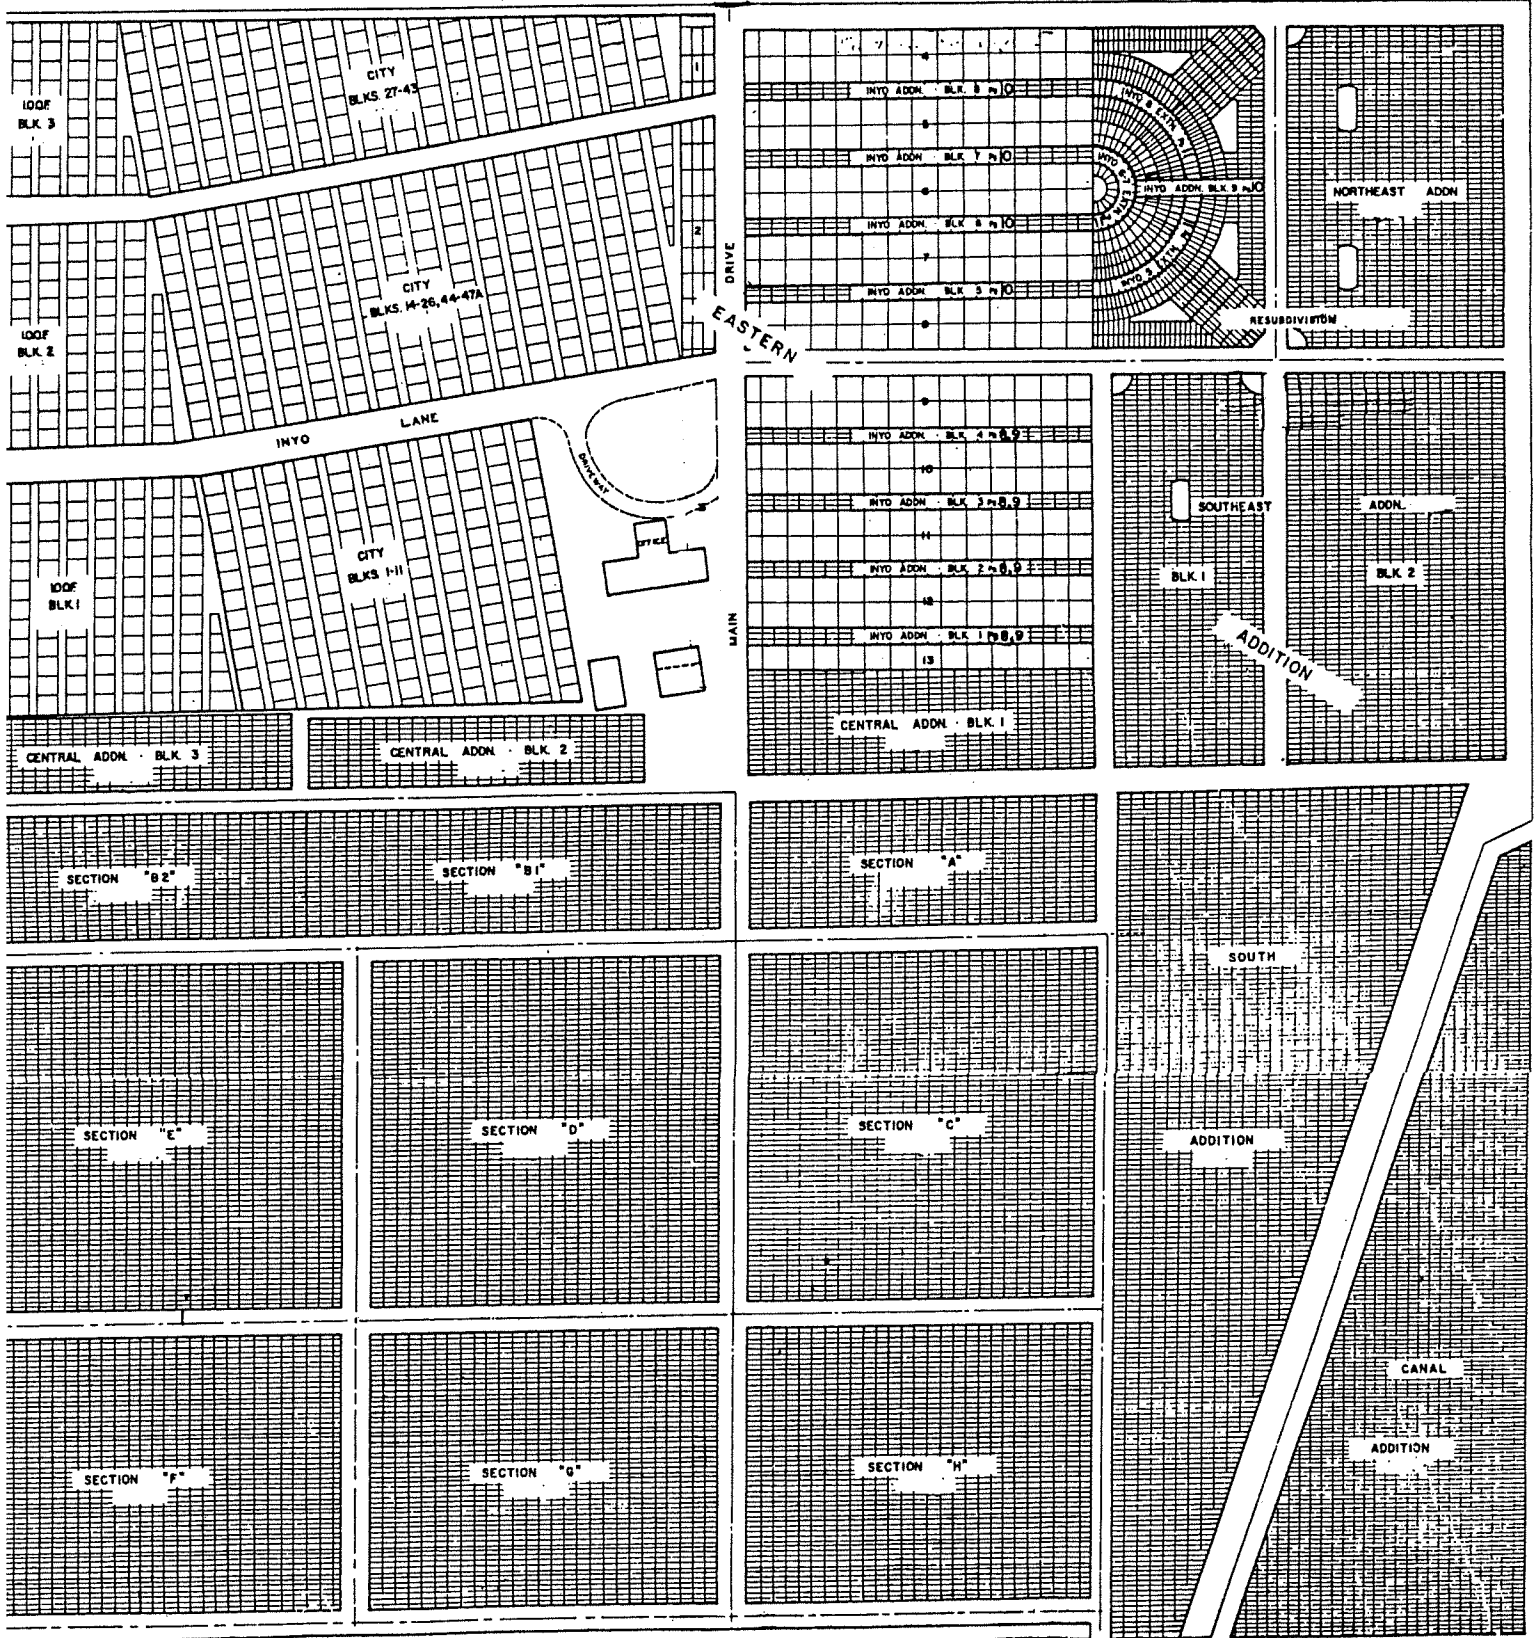

KERN STREET

MAIN GATE

SONORA STREET

THE TULARE PUBLIC CEMETERY DISTRICT